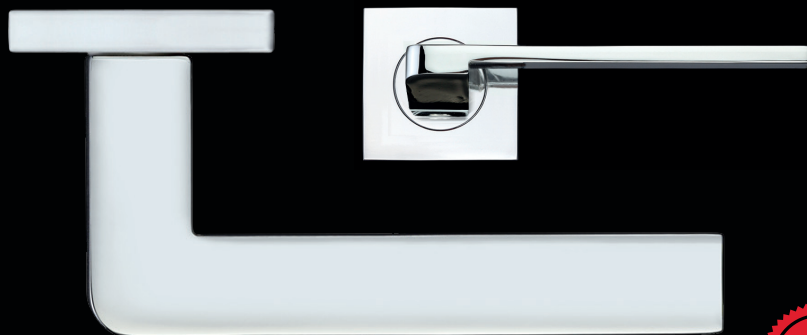

RMSQ050

Mensa lever on square rose

Product code	Rose	Finish
RMSQ050CP	Square	Polished Chrome
RMSQ050SC	Square	Satin Chrome