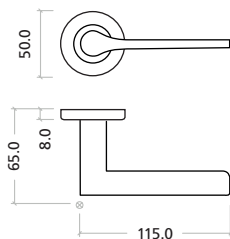

RM130

Draco lever on round rose

Product code	Rose	Finish
RM130CP	Round	Polished Chrome
RM130SC	Round	Satin Chrome

ESCUTCHEONS & ACCESSORIES

Product code	Type	Finish
RM001CP	Euro profile	Polished Chrome
RM001SC	Euro profile	Satin Chrome
RM002CP	Standard profile	Polished Chrome
RM002SC	Standard profile	Satin Chrome
RM004CP	Turn & release	Polished Chrome
RM004SC	Turn & release	Satin Chrome

Dimensions