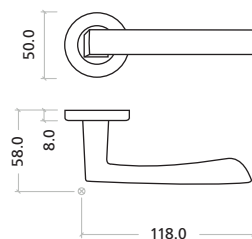

RM050

Mensa lever on round rose

Product code	Rose	Finish
RM050CP	Round	Polished Chrome
RM050SC	Round	Satin Chrome