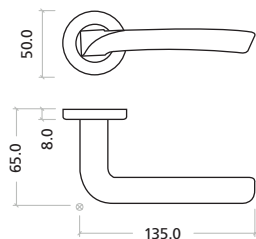

RM110

Aquila lever on round rose

Product code	Rose	Finish
RM110CP	Round	Polished Chrome
RM110SC	Round	Satin Chrome