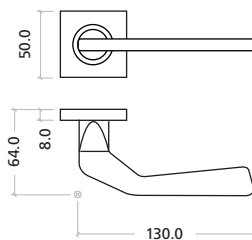

RMSQ140

Auriga lever on square rose

Product code	Rose	Finish
RMSQ140CP	Square	Polished Chrome
RMSQ140SC	Square	Satin Chrome