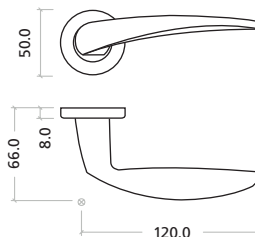

RM040

Cygnus lever on round rose

Product code	Rose	Finish
RM040CP	Round	Polished Chrome
RM040SC	Round	Satin Chrome