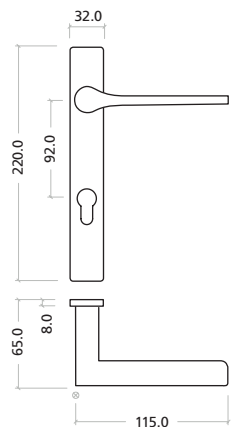

## VELA LEVER

on narrow backplate

Product code	Type	c/c	Finish
RM12NP92CP	Euro	92mm	Polished Chrome 
RM12NP92SC	Euro	92mm	Satin Chrome 

## DRACO LEVER

on narrow backplate

Product code	Type	c/c	Finish
RM13NP92CP	Euro	92mm	Polished Chrome 
RM13NP92SC	Euro	92mm	Satin Chrome 

									
		<b>RM010</b> HYDRA	<b>RM020</b> LUPUS	<b>RM030</b> PAVO	<b>RM040</b> CYGNUS	<b>RM050</b> MENSA	<b>RM060</b> ARIES	<b>RM070</b> CORVUS	<b>RM080</b> MAIA
ROUND ROSE	CP	● RM010CP	● RM020CP	● RM030CP	● RM040CP	● RM050CP	● RM060CP	● RM070CP	●
	SC	● RM010SC	● RM020SC	● RM030SC	● RM040SC	● RM050SC	● RM060SC	● RM070SC	●
SQUARE ROSE	CP	● RMSQ010CP	● RMSQ020CP	●	●	● RMSQ050CP	●	●	● RMSQ080CP
	SC	● RMSQ010SC	● RMSQ020SC	●	●	● RMSQ050SC	●	●	● RMSQ080SC
BACKPLATE	EURO	CP	●	●	●	●	● RM061EPCP	●	●
		SC	●	●	●	●	● RM061EPSC	●	●
	LOCK	CP	●	●	●	●	● RM061CP	●	●
		SC	●	●	●	●	● RM061SC	●	●
	LATCH	CP	●	●	●	●	● RM062CP	●	●
		SC	●	●	●	●	● RM062SC	●	●
	BATHROOM	CP	●	●	●	●	● RM063CP	●	●
		SC	●	●	●	●	● RM063SC	●	●
NARROW BACKPLATE	EURO	●	●	● RM03NP92CP	●	●	●	●	●
	SC	●	●	●	●	●	●	●	●