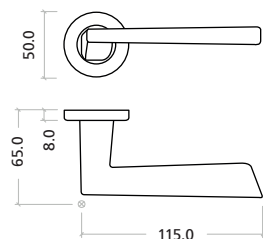

RM020

Lupus lever on round rose

Product code	Rose	Finish
RM020CP	Round	Polished Chrome
RM020SC	Round	Satin Chrome