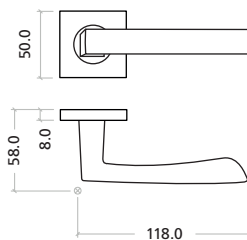

RMSQ050

Mensa lever on square rose

Product code	Rose	Finish
RMSQ050CP	Square	Polished Chrome
RMSQ050SC	Square	Satin Chrome