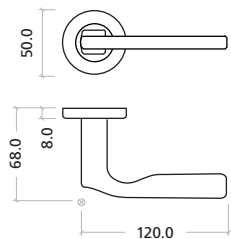

RM120

Vela lever on round rose

Product code	Rose	Finish
RM120CP	Round	Polished Chrome
RM120SC	Round	Satin Chrome