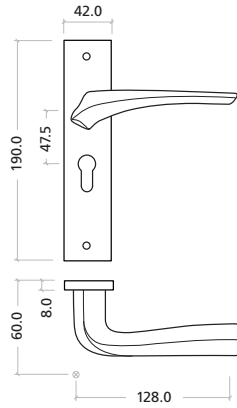

### Features

- 190 x 42mm backplate
- Lock, latch & bathroom
- Euro lock (47.5mm c/c)
- Lock and bathroom (57mm c/c)
- Suitable for 35-54mm thick timber doors
- Includes fixings
- Available in either polished or satin chrome finish

### Features

- 220 x 32mm backplate
- Euro lock (92mm c/c)
- Unsprung non-handed lever
- Suitable for uPVC, composite and timber doors
- Includes fixings
- Available in either polished or satin chrome finish

View the product chart on pages 22-23 for lever availability.

RM061CP

RM091EPCP

RM133CP

## ARIES LEVER

on backplate

Product code	Type	c/c	Finish
RM061EPCP	Euro	47.5mm	Polished Chrome 
RM061EPSC	Euro	47.5mm	Satin Chrome 
RM061CP	Lock	57mm	Polished Chrome 
RM061SC	Lock	57mm	Satin Chrome 
RM062CP	Latch	-	Polished Chrome 
RM062SC	Latch	-	Satin Chrome 
RM063CP	Bathroom	57mm	Polished Chrome 
RM063SC	Bathroom	57mm	Satin Chrome 