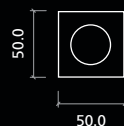

Dimensions

RMSQSRCP

RMSQ001CP

RMSQ002CP

RMSQ004CP

The clean and refined styling of the new **Rosso Maniglie** backplate adds further diversity to the range by providing the finishing touch to any project.

The standard 190 x 42mm backplate is available with three of our popular designer levers and supplied with euro lock, standard lock, latch or bathroom lock finish.