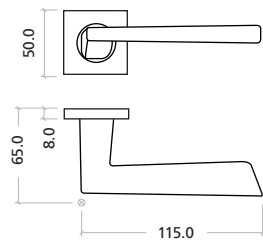

RMSQ020

Lupus lever on square rose

Product code	Rose	Finish
RMSQ020CP	Square	Polished Chrome
RMSQ020SC	Square	Satin Chrome