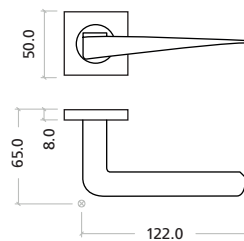

RMSQ100

Dorado lever on square rose

Product code	Rose	Finish
RMSQ100CP	Square	Polished Chrome
RMSQ100SC	Square	Satin Chrome