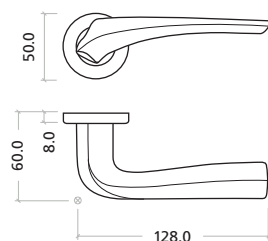

RM060

Aries lever on round rose

Product code	Rose	Finish
RM060CP	Round	Polished Chrome
RM060SC	Round	Satin Chrome