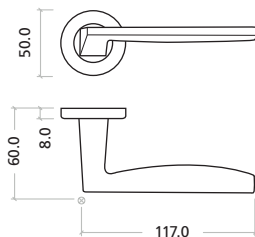

RM030

Pavo lever on round rose

Product code	Rose	Finish
RM030CP	Round	Polished Chrome
RM030SC	Round	Satin Chrome