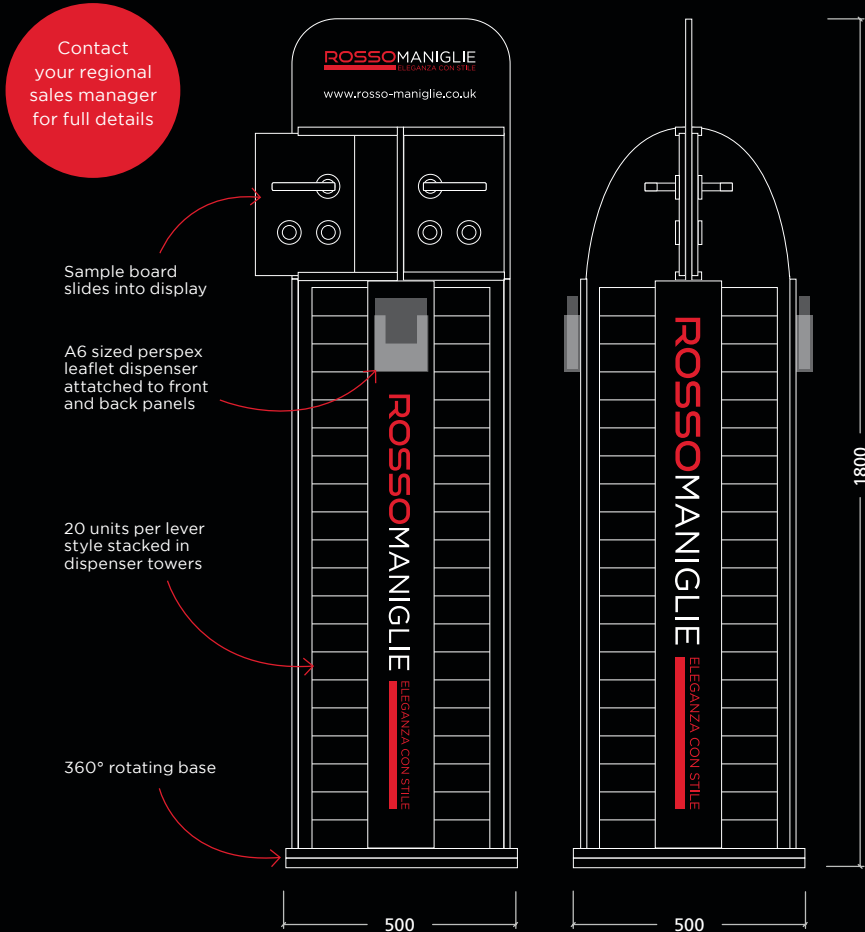

## VELA LEVER

on narrow backplate

Product code	Type	c/c	Finish
RM12NP92CP	Euro	92mm	Polished Chrome 
RM12NP92SC	Euro	92mm	Satin Chrome 

						ESCUTCHEONS & ACCESSORIES			
									
RM090 LYRA	RM100 DORADO	RM110 AQUILA	RM120 VELA	RM130 DRACO	RM140 AURIGA	RM001 EURO PROFILE ESCUTCHEON	RM002 LOCK PROFILE ESCUTCHEON	RM004 TURN & RELEASE	RMSR SPARE ROSE PACK (1 PAIR)
• RM090CP	•	• RM110CP	• RM120CP	• RM130CP	•	• RM001CP	• RM002CP	• RM004CP	✕
• RM090SC	•	• RM110SC	• RM120SC	• RM130SC	•	• RM001SC	• RM002SC	• RM004SC	✕
• RMSQ090CP	• RMSQ100CP	•	•	•	• RMSQ140CP	• RMSQ001CP	• RMSQ002CP	• RMSQ004CP	• RMSQSRCP
• RMSQ090SC	• RMSQ100SC	•	•	•	• RMSQ140SC	• RMSQ001SC	• RMSQ002SC	• RMSQ004SC	• RMSQSRSC
• RM091EPCP	•	•	•	• RM131EPCP	•	✕	✕	✕	✕
• RM091EPSC	•	•	•	• RM131EPSC	•	✕	✕	✕	✕
• RM091CP	•	•	•	• RM131CP	•	✕	✕	✕	✕
• RM091SC	•	•	•	• RM131SC	•	✕	✕	✕	✕
• RM092CP	•	•	•	• RM132CP	•	✕	✕	✕	✕
• RM092SC	•	•	•	• RM132SC	•	✕	✕	✕	✕
• RM093CP	•	•	•	• RM133CP	•	✕	✕	✕	✕
• RM093SC	•	•	•	• RM133SC	•	✕	✕	✕	✕
•	•	•	• RM12NP92CP	• RM13NP92CP	•	✕	✕	✕	✕
•	•	•	•	•	•	✕	✕	✕	✕

CP - POLISHED CHROME  
SC - SATIN CHROME

• AVAILABLE

• SPECIAL ORDER

✕ NOT AVAILABLE

# PRODUCT STAND

COMING  
SOON

The new **Rosso Maniglie** dispenser stand is the perfect POS display system to promote and sell our amazing Italian inspired levers. Each stand holds stock of four different lever styles, 20 units per lever (maximum capacity of 80 units in total). A test sample of each lever will be supplied on a replaceable sliding board so your customers get to see and feel first-hand the quality of the Rosso Maniglie range.