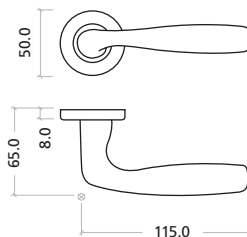

RM070

Corvus lever on round rose

Product code	Rose	Finish
RM070CP	Round	Polished Chrome
RM070SC	Round	Satin Chrome