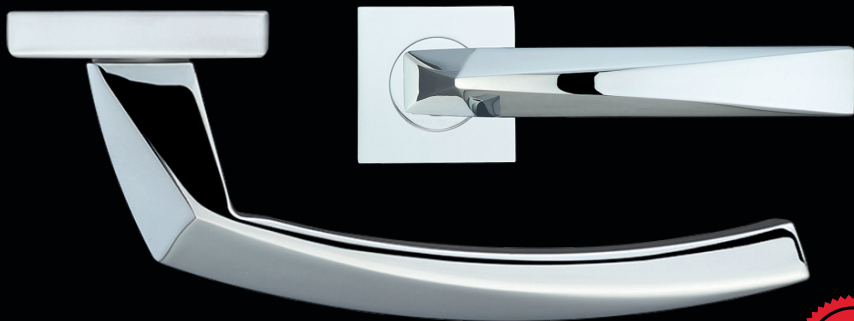

Engineered to interchange with existing round rose covers, the square rose self-locates on the internal rose body and tightens with a concealed grub screw for added security.

**NEW  
PRODUCT  
RANGE**

# SQUARE ROSE

7

AVAILABLE

7

CUSTOM\*

14  
DESIGNER  
STYLES

\*Customisable using the spare square rose packs - RMSQSR (see page 15)

50 x 8mm  
Square sprung rose

## Features

- 50 x 8mm square sprung rose
- Suitable for 35-54mm thick timber doors
- Includes fixings
- Available in either polished or satin chrome finish

View the product chart on pages 22-23 for lever availability.