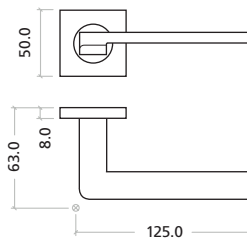

RMSQ080

Maia lever on square rose

Product code	Rose	Finish
RMSQ080CP	Square	Polished Chrome
RMSQ080SC	Square	Satin Chrome