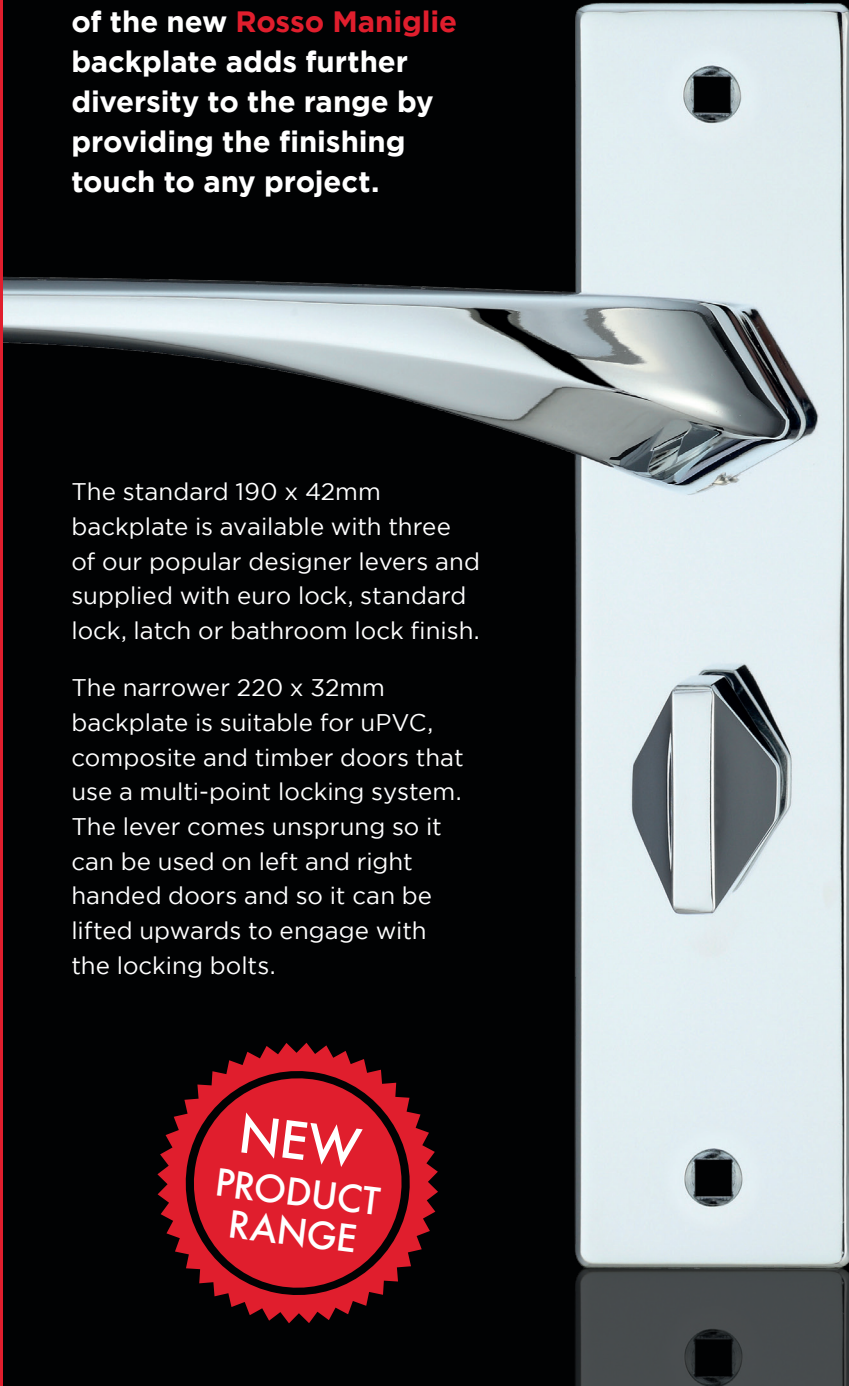

Dimensions

RMSQSRCP

RMSQ001CP

RMSQ002CP

RMSQ004CP

The clean and refined styling of the new **Rosso Maniglie** backplate adds further diversity to the range by providing the finishing touch to any project.

The standard 190 x 42mm backplate is available with three of our popular designer levers and supplied with euro lock, standard lock, latch or bathroom lock finish.

The narrower 220 x 32mm backplate is suitable for uPVC, composite and timber doors that use a multi-point locking system. The lever comes unsprung so it can be used on left and right handed doors and so it can be lifted upwards to engage with the locking bolts.