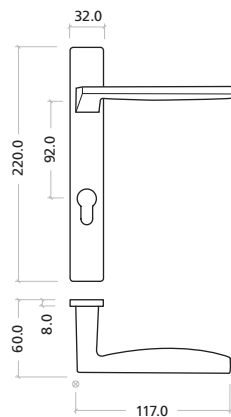

PAVO LEVER

on narrow backplate

Product code	Type	c/c	Finish
RM03NP92CP	Euro	92mm	Polished Chrome
RM03NP92SC	Euro	92mm	Satin Chrome