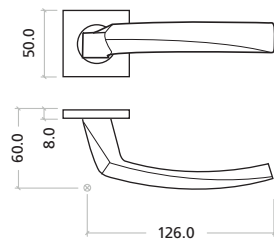

RMSQ010

Hydra lever on square rose

Product code	Rose	Finish
RMSQ010CP	Square	Polished Chrome
RMSQ010SC	Square	Satin Chrome