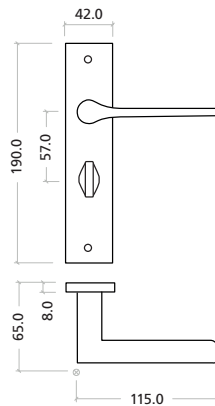

DRACO LEVER

on backplate

Product code	Type	c/c	Finish
RM131EPCP	Euro	47.5mm	Polished Chrome
RM131EPSC	Euro	47.5mm	Satin Chrome
RM131CP	Lock	57mm	Polished Chrome
RM131SC	Lock	57mm	Satin Chrome
RM132CP	Latch	-	Polished Chrome
RM132SC	Latch	-	Satin Chrome
RM133CP	Bathroom	57mm	Polished Chrome
RM133SC	Bathroom	57mm	Satin Chrome