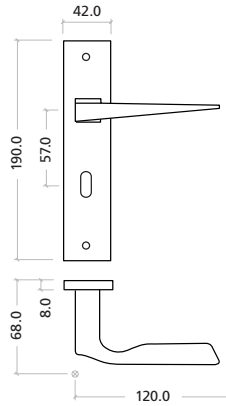

LYRA LEVER

on backplate

Product code	Type	c/c	Finish
RM091EPCP	Euro	47.5mm	Polished Chrome
RM091EPSC	Euro	47.5mm	Satin Chrome
RM091CP	Lock	57mm	Polished Chrome
RM091SC	Lock	57mm	Satin Chrome
RM092CP	Latch	-	Polished Chrome
RM092SC	Latch	-	Satin Chrome
RM093CP	Bathroom	57mm	Polished Chrome
RM093SC	Bathroom	57mm	Satin Chrome