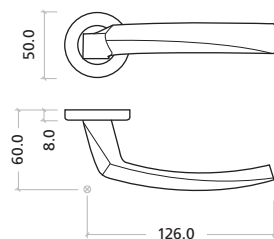

RM010

Hydra lever on round rose

Product code	Rose	Finish
RM010CP	Round	Polished Chrome
RM010SC	Round	Satin Chrome