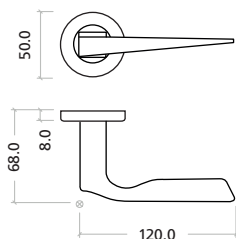

RM090

Lyra lever on round rose

Product code	Rose	Finish
RM090CP	Round	Polished Chrome
RM090SC	Round	Satin Chrome