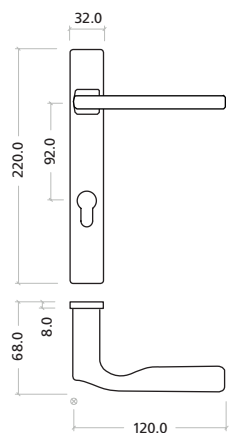

## DRACO LEVER

on backplate

Product code	Type	c/c	Finish
RM131EPCP	Euro	47.5mm	Polished Chrome 
RM131EPSC	Euro	47.5mm	Satin Chrome 
RM131CP	Lock	57mm	Polished Chrome 
RM131SC	Lock	57mm	Satin Chrome 
RM132CP	Latch	-	Polished Chrome 
RM132SC	Latch	-	Satin Chrome 
RM133CP	Bathroom	57mm	Polished Chrome 
RM133SC	Bathroom	57mm	Satin Chrome 

## PAVO LEVER

on narrow backplate

Product code	Type	c/c	Finish
RM03NP92CP	Euro	92mm	Polished Chrome 
RM03NP92SC	Euro	92mm	Satin Chrome 

## VELA LEVER

on narrow backplate

Product code	Type	c/c	Finish
RM12NP92CP	Euro	92mm	Polished Chrome 
RM12NP92SC	Euro	92mm	Satin Chrome 