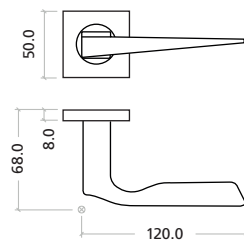

RMSQ090

Lyra lever on square rose

Product code	Rose	Finish
RMSQ090CP	Square	Polished Chrome
RMSQ090SC	Square	Satin Chrome