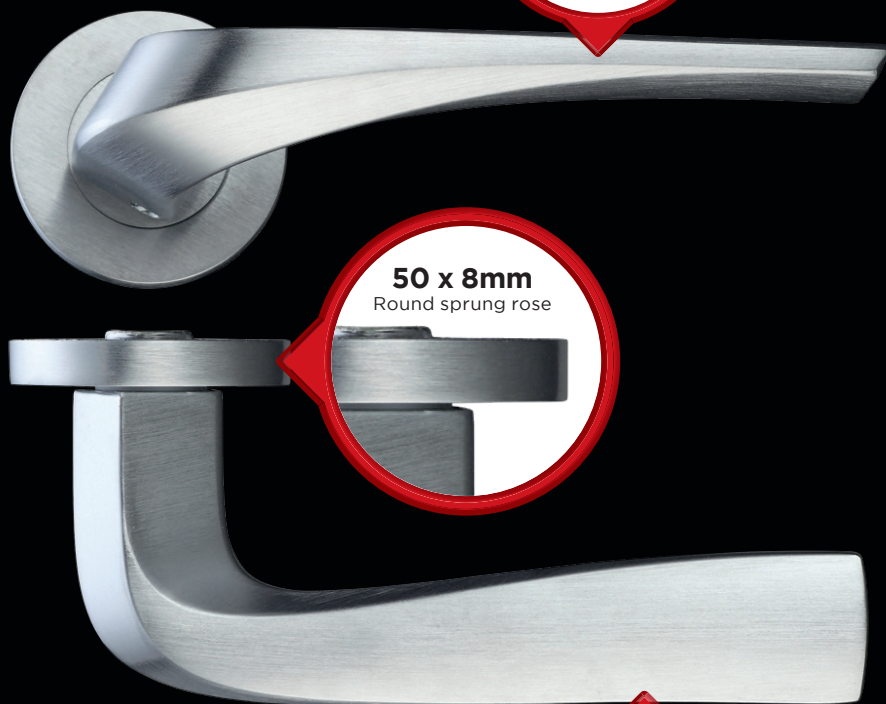

ROUND ROSE

11
DESIGNER
STYLES

50 x 8mm
Round sprung rose

**Polished or
Satin Chrome**
Finishes available

Features

- 50 x 8mm round sprung rose
- Suitable for 35-54mm thick timber doors
- Includes fixings
- Available in either polished or satin chrome finish

View the product chart on pages 22-23 for lever availability.